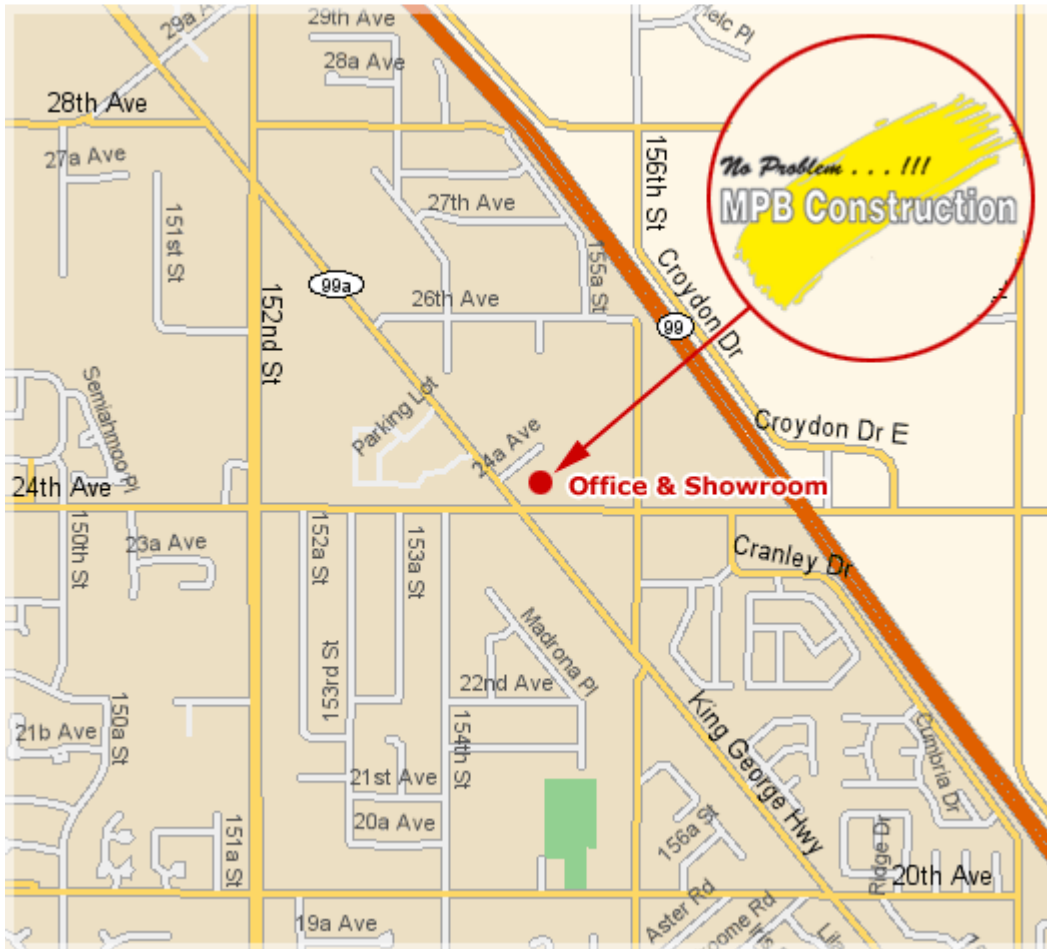

DIRECTIONAL MAP

MPB Construction Ltd.
#62 – 15515 – 24th Avenue
South Surrey, BC V4A 2J4

Phone: 604-538-9622 | Fax: 604-538-8608
Web: www.mpbconstruction.com
E-mail: info@mpbconstruction.com

NOTES:
